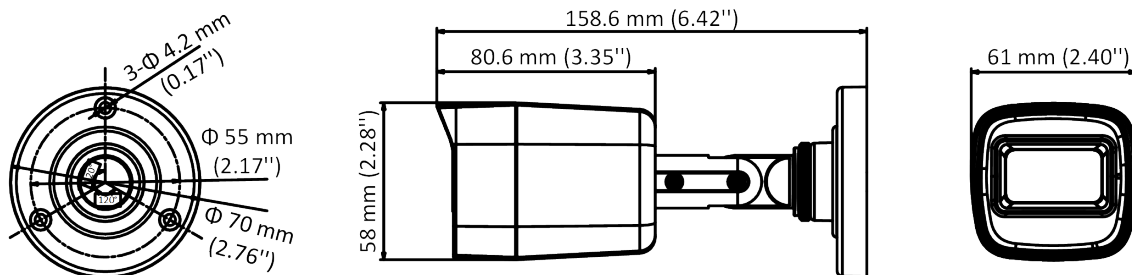

## DS-2CE16H0T-ITFS 5 MP Audio Camera

- 5 MP, 2560 × 1944 resolution
- Digital WDR
- 2.8 mm, 3.6 mm, 6 mm fixed focal lens
- Smart IR, up to 30 m IR distance
- Audio over coaxial cable, built-in mic
- 4 in 1 video output (switchable TVI/AHD/CVI/CVBS)
- IP67

## Specification

Camera	
Image Sensor	5 MP CMOS
Signal System	PAL/NTSC
Resolution	2560 (H) × 1944 (V)
Frame Rate	TVI: 5MP@20fps, 4MP@30fps, 4MP@25fps, 1080P@30fps, 1080P@25fps CVI: 4MP@30fps, 4MP@25fps AHD: 5MP@20fps, 4MP@30fps, 4MP@25fps CVBS: PAL/NTSC
Min. illumination	0.01 Lux@(F1.2, AGC ON), 0 Lux with IR
Shutter Time	PAL: 1/25 s to 1/50, 000 s NTSC: 1/30 s to 1/50, 000 s
Lens	2.8 mm, 3.6 mm, 6 mm fixed lens
Field of View	2.8 mm, horizontal FOV: 85.5°, vertical FOV: 63.7°, diagonal FOV: 110.7° 3.6 mm, horizontal FOV: 80.1°, vertical FOV: 63.7°, diagonal FOV: 105.9° 6 mm, horizontal FOV: 57.1°, vertical FOV: 43.1°, diagonal FOV: 72.5°
Lens Mount	M12
Day & Night	ICR
WDR (Wide Dynamic Range)	Digital WDR
Audio	Built-in mic
Angle Adjustment	Pan: 0 to 355°, Tilt: 0 to 75°, Rotation: 0 to 355°
Menu	
Image Mode	STD/HIGH-SAT
AGC	Yes
Day/Night Mode	Auto/Color/BW (Black and White)
White Balance	Auto/Manual
AE (Auto Exposure) Mode	DWDR/BLC/HLC/Global
Noise Reduction	2D DNR
Language	English
Function	Brightness, Sharpness, Mirror, Smart IR
Interface	
Video Output	Switchable TVI/AHD/CVI/CVBS
General	
Operating Conditions	-40 °C to 60 °C (-40 °F to 140 °F), humidity 90% or less (non-condensing)
Power Supply	12 VDC ± 25% <i>*You are recommended to use one power adapter to supply the power for one camera.</i>
Power Consumption	Max. 3.7 W
Protection Level	IP67
Material	Metal

General	
IR Range	Up to 30 m
Communication	HIKVISION-C
Dimensions	58 mm × 61 mm × 158.6 mm (2.28" × 2.40" × 6.42")
Weight	Approx. 292 g (0.64 lb.)

### Dimension